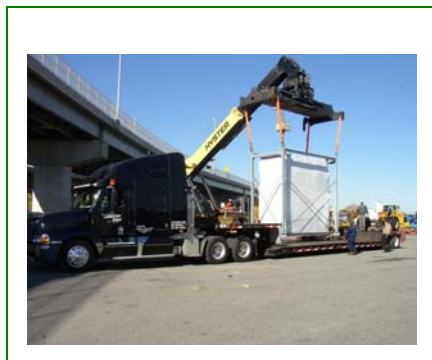

Special Projects

Cornerstone Systems is Proud to be a SmartWay Transport Partner
(U.S. EPA)

➔ Special Permits, Escorts, Over-Dimensional, Out-of-the-Ordinary and More!

Cornerstone Systems, a leading nationwide provider of solutions for transportation and logistics, offers intermodal, railcar & railcar consolidation, truck brokerage, container drayage, LTL, on-site logistics, warehousing/transloading services and more. Serving Canada, U.S., Mexico.